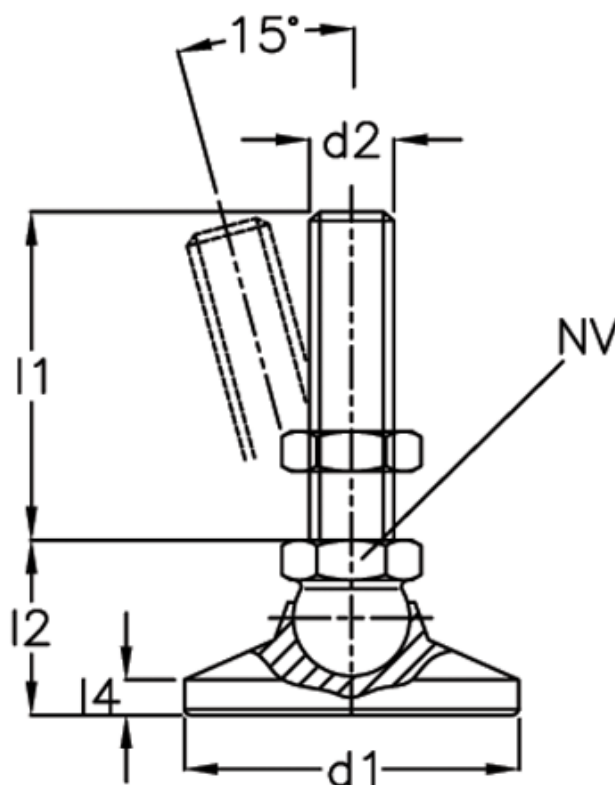

Article number: 20343225M850KS

Description: E+G Levelling foot
GN 343.2-25-M8-50-KS

Note: 0

Measures

d1 = 25

d2 = M8

l1 = 50

l2 = -

l3 = 20.5

l4 = -

l5 = 5.5

NV = 12

Static load = 14

Weight in (g) = 55